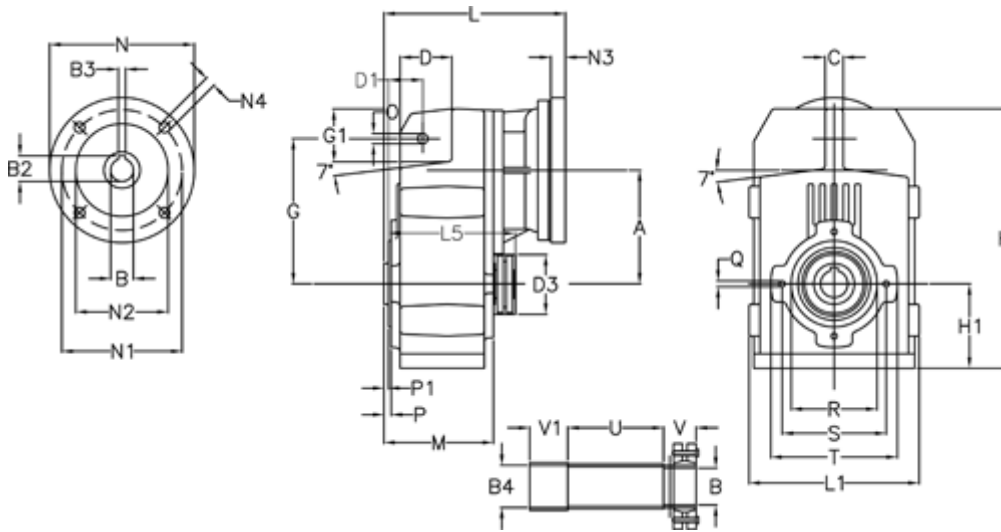

Article number: 29560521695230

Description: Shaft mounted gear  
A513S-216,9-P80B5

## Measures

A = 211.30	D1 = 65.0	I5 = 222.0	P1 = 4.5	V1 = 50
B = 52	d3 = 120	M = 163.0	Q = M12x19	
B1 = 19	G = 278	N = 200	R = 180	
B2 = 21.8	G1 = 105.5	N1 = 165	S = 215	
B3 = 6	H = 479.0	N2 = 130	T = 250	
B4 = 54	H1 = 144.0	N4 = M10x20	Tightening torque N m = 14.5	
C = 20	L = 287.5	O = 22	U = 91.0	
D = 93.5	L1 = 273	P = 8.5	V = 62	